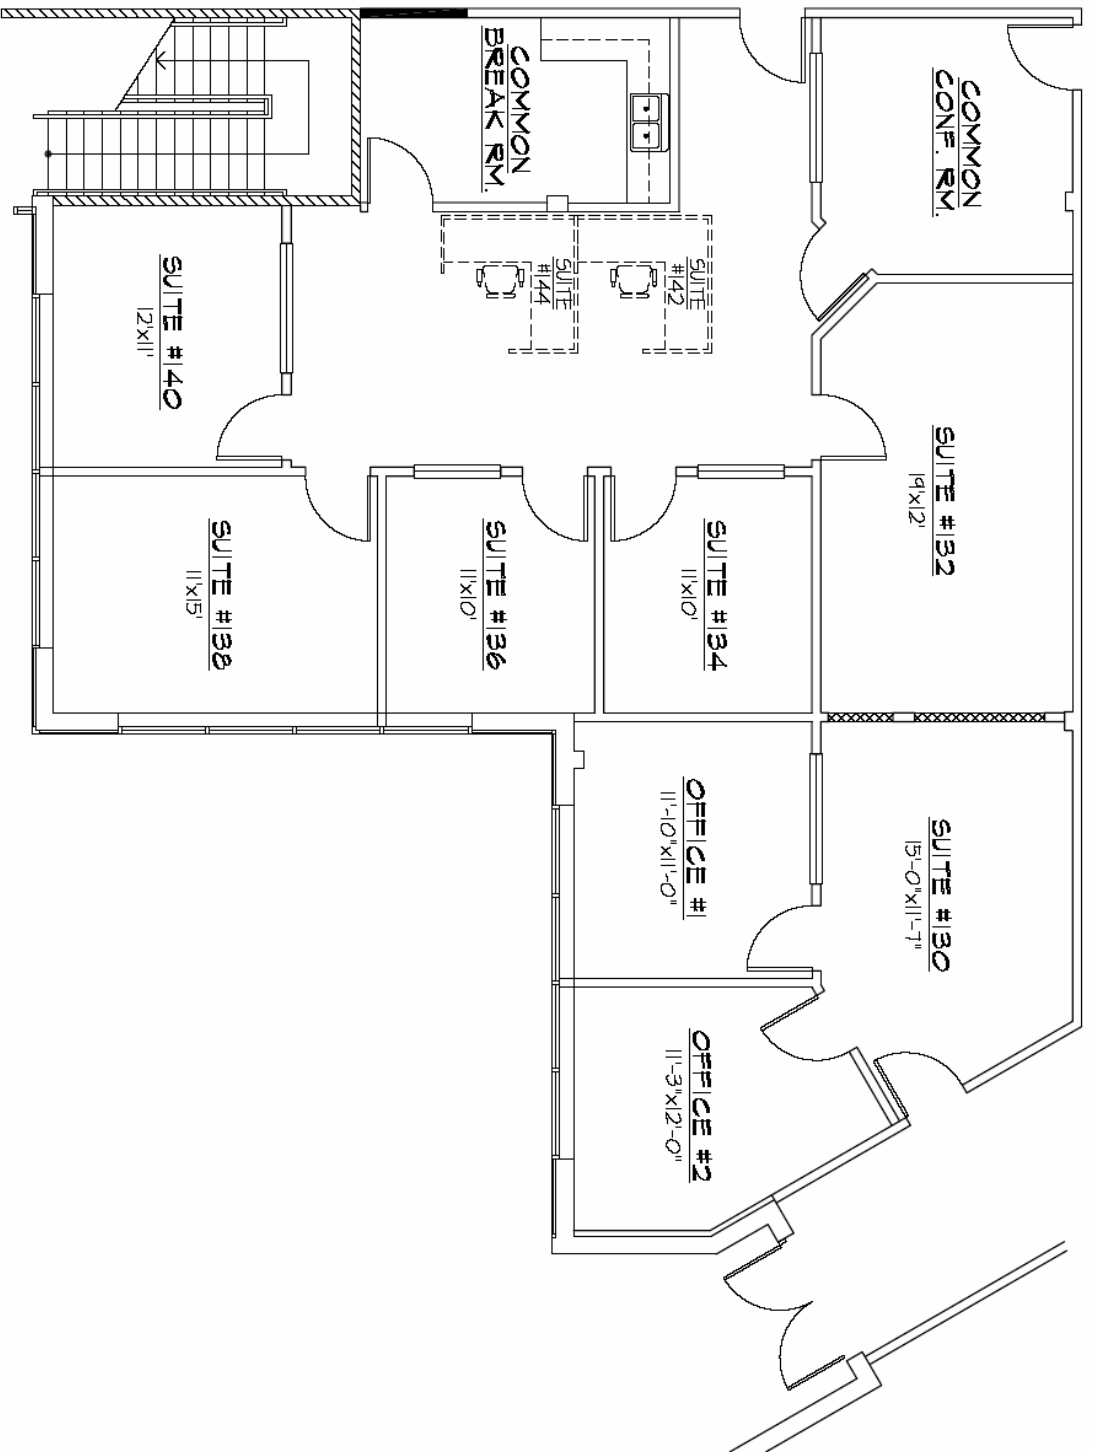

Moorpark Office Center

*301 Science Drive
Moorpark, CA 93021*

Main Floor
Lobby

◆
4195 E. THOUSAND OAKS
BLVD. #125
WESTLAKE VILLAGE, CA
91362

Common
Kitchen

◆
TEL: 805-371-4422
FAX: 805-371-4122

◆
CONTACT:

WWW.MARTINPROP.COM
ROB@MARTINPROP.COM

Conference
Room

MOORPARK
NORTH
OFFICE CENTER
EXECUTIVE SUITES
301 SCIENCE DR. MOORPARK CA.

SCALE: NTS

FEBRUARY 10, 2010

OFFICE-3
11'-0" x 12'-0"

OFFICE-2
11'-0" x 11'-5"

WORK/STO.
9'-7" x 6'-0"

SUITE 170