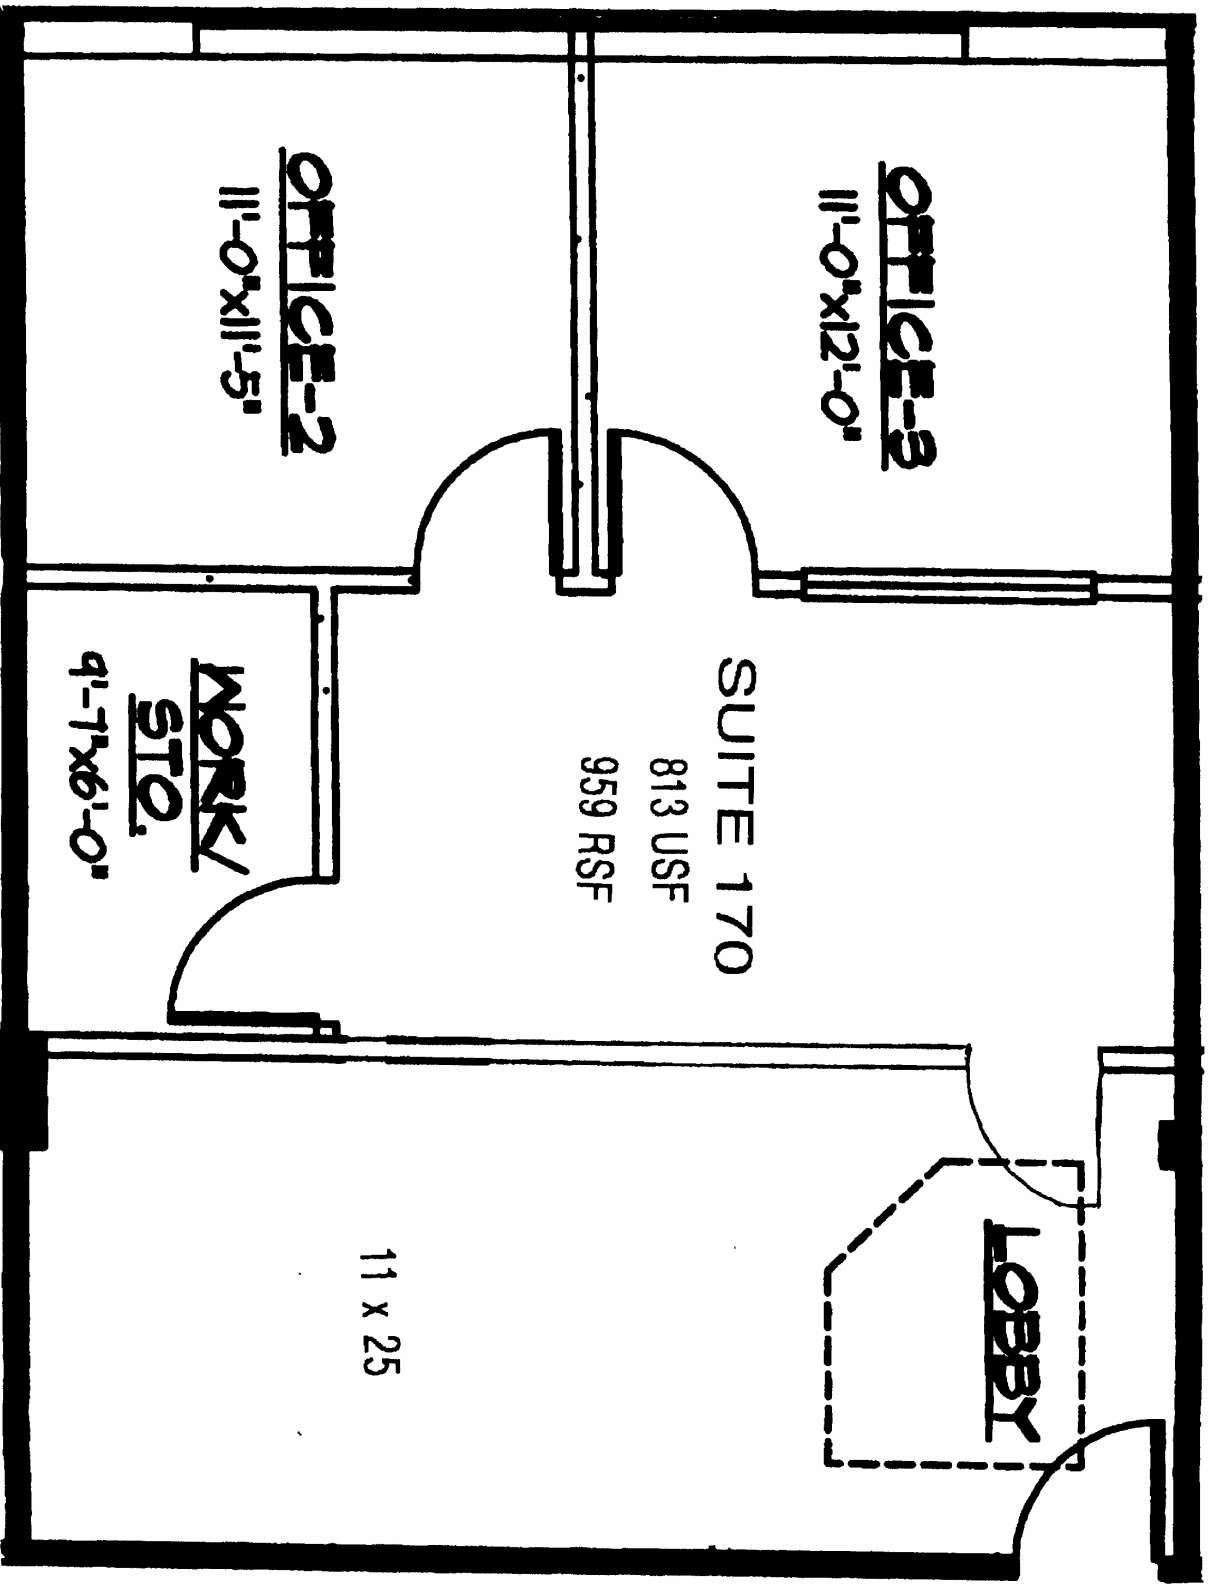

Conference
Room

MOORPARK
NORTH
OFFICE CENTER
EXECUTIVE SUITES
301 SCIENCE DR. MOORPARK CA.

SCALE: NTS

FEBRUARY 10, 2010

OFFICE-3
11'-0" x 12'-0"

OFFICE-2
11'-0" x 11'-5"

WORK/STO.
9'-7" x 6'-0"

SUITE 170

813 USF

959 RSF

LOBBY

11 x 25